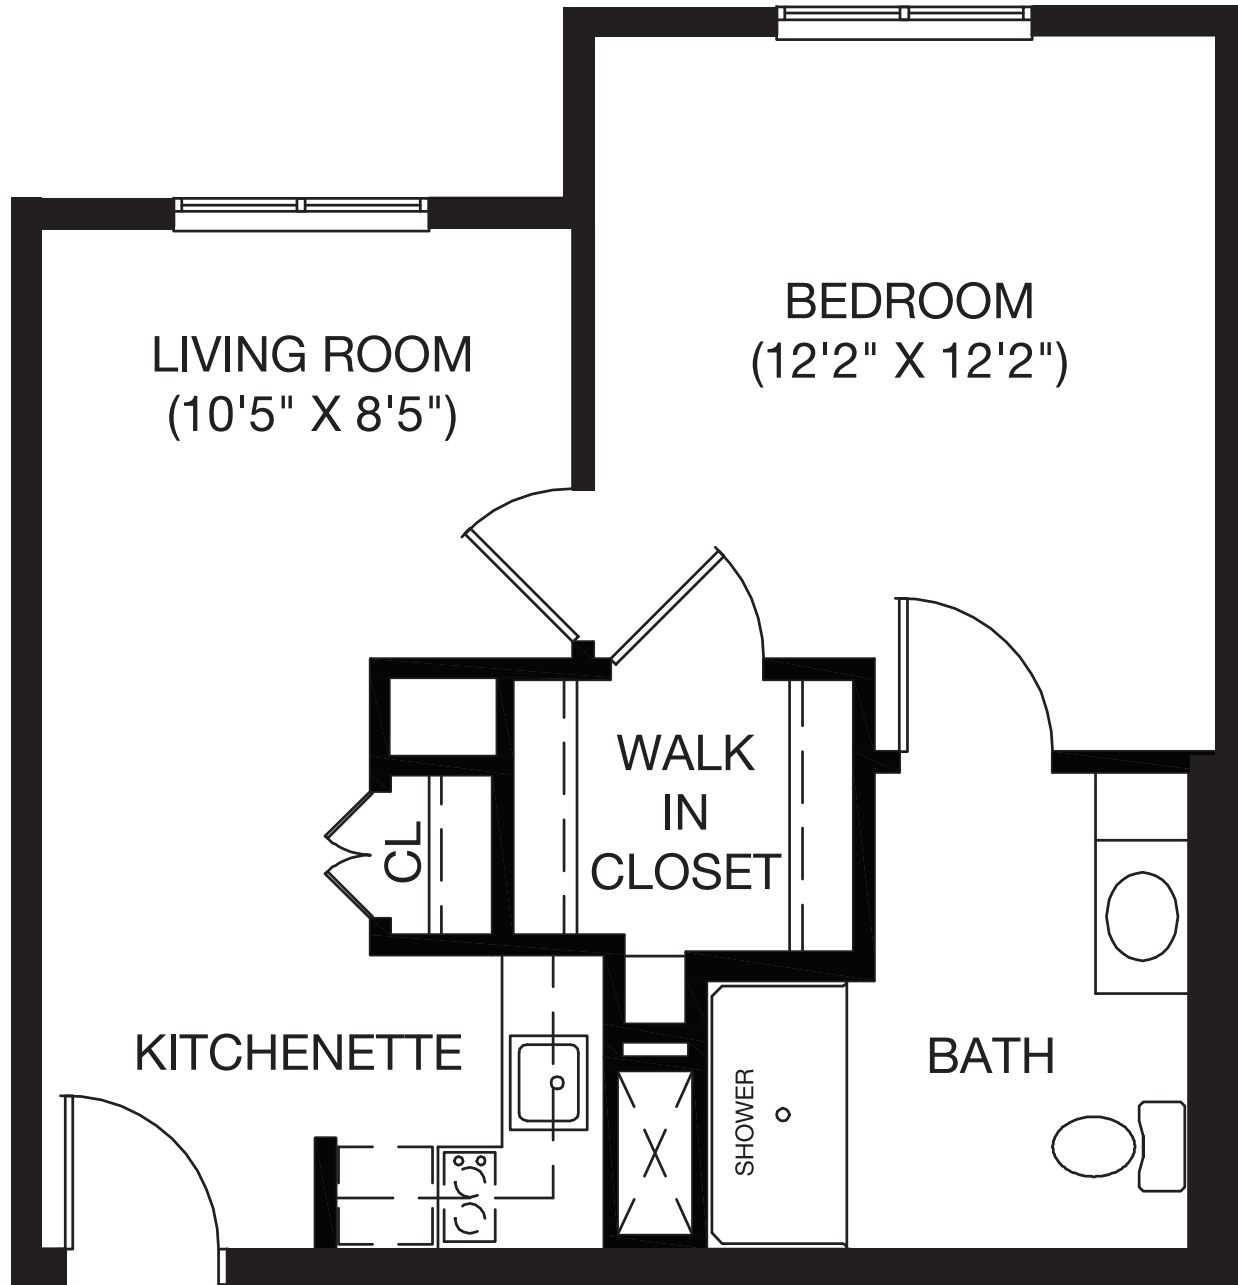

# The Flathead

The Timbers Assisted Living  
505 Sq. Ft. / One-Bedroom Apartment

Location Preference \_\_\_\_\_

406-455-5960 • [TheGrandviewatBenefis.org](http://TheGrandviewatBenefis.org)

**The Timbers**  
ASSISTED LIVING

The Grandview at Benefis